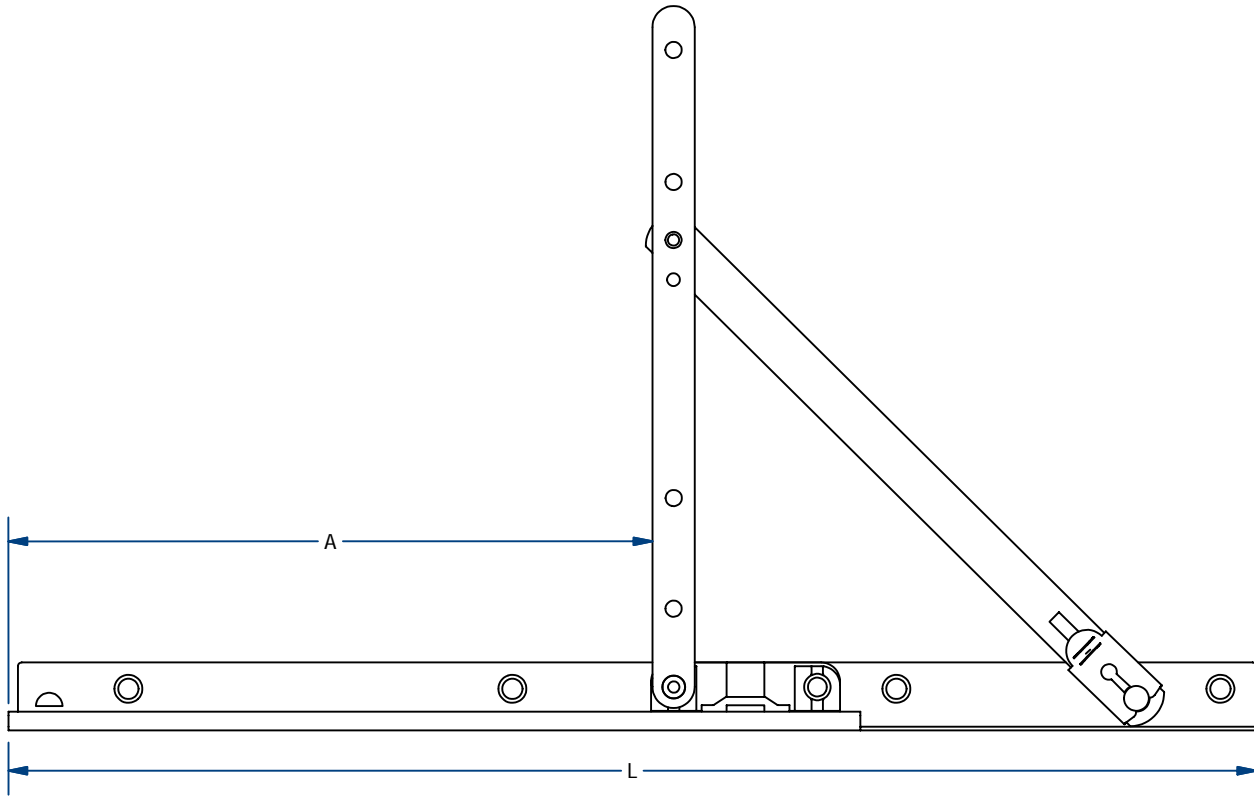

ADJUSTABLE, WASHABILITY snap-on

PART # STEEL	PART # STAINLESS STEEL	SIZE "A"	SIZE "L"	HAND
BPS-2500-10G	BPS-2500-10GSS	5.474"	N/A	LEFT
BPS-2500-10D	BPS-2500-10DSS	5.474"	N/A	RIGHT
BPS-2500-13G	BPS-2500-13GSS	6.688"	N/A	LEFT
BPS-2500-13D	BPS-2500-13DSS	6.688"	N/A	RIGHT
PART # TRACK	PART # TRACK			
RPS-2500-10G	RPS-2500-10G	N/A	10"	LEFT
RPS-2500-10D	RPS-2500-10D	N/A	10"	RIGHT
RPS-2500-13G	RPS-2500-13G	N/A	13"	LEFT
RPS-2500-13D	RPS-2500-13D	N/A	13"	RIGHT

EGRESS STYLE ARMS-CLIP				
PART # STEEL	PART # STAINLESS STEEL	SIZE "A"	SIZE "L"	HAND
BP-2200-10G	BP-2200-10GSS	2.378"	N/A	LEFT
BP-2200-10D	BP-2200-10DSS	2.378"	N/A	RIGHT
PART # TRACK	PART # TRACK			
RP-2200-10G	RP-2200-10G	N/A	10"	LEFT
RP-2200-10D	RP-2200-10D	N/A	10"	RIGHT

ADJUSTABLE, WASHABILITY CLIP-on

PART # STEEL	PART # STAINLESS STEEL	SIZE "A"	SIZE "L"	HAND
BP-2500-10G	BP-2500-10GSS	5.474"	N/A	LEFT
BP-2500-10D	BP-2500-10DSS	5.474"	N/A	RIGHT
BP-2500-13G	BP-2500-13GSS	6.688"	N/A	LEFT
BP-2500-13D	BP-2500-13DSS	6.688"	N/A	RIGHT
PART # TRACK	PART # TRACK			
RP-2500-10G	RP-2500-10G	N/A	10"	LEFT
RP-2500-10D	RP-2500-10D	N/A	10"	RIGHT
RP-2500-13G	RP-2500-13G	N/A	13"	LEFT
RP-2500-13D	RP-2500-13D	N/A	13"	RIGHT

2 BAR HINGE STANDARD

PART # STEEL	PART # STAINLESS STEEL	SIZE "A"	SIZE "L"	HAND
BP-2100-10G	BP-2100-10GSS	4.906"	N/A	LEFT
BP-2100-10D	BP-2100-10DSS	4.906"	N/A	RIGHT
BP-2100-18G	BP-2100-18GSS	9.223"	N/A	LEFT
BP-2100-18D	BP-2100-18DSS	9.223"	N/A	RIGHT
BP-2100-22G	BP-2100-22GSS	13.313"	N/A	LEFT
BP-2100-22D	BP-2100-22DSS	13.313"	N/A	RIGHT
BP-2100-26G	BP-2100-26GSS	16.625"	N/A	LEFT
BP-2100-26D	BP-2100-26DSS	16.625"	N/A	RIGHT
PART # TRACK	PART # TRACK			
RP-2100-10G	RP-2100-10G	20.645"	10"	LEFT
RP-2100-10D	RP-2100-10D	22.645"	10"	RIGHT
RP-2100-18G	RP-2100-18G	24.645"	18"	LEFT
RP-2100-18D	RP-2100-18D	26.645"	18"	RIGHT
RP-2100-22G	RP-2100-22G	28.645"	22"	LEFT
RP-2100-22D	RP-2100-22D	30.645"	22"	RIGHT
RP-2100-26G	RP-2100-26G	32.645"	26"	LEFT
RP-2100-26D	RP-2100-26D	34.645"	26"	RIGHT