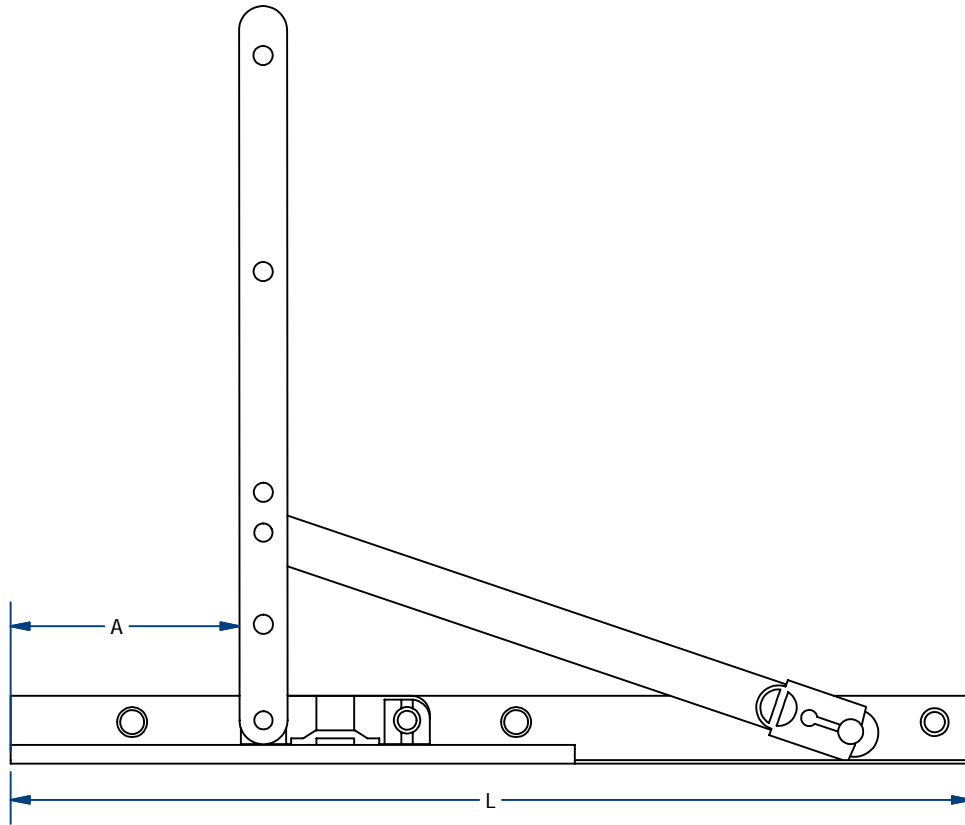

ADJUSTABLE, WASHABILITY snap-on

PART # STEEL	PART # STAINLESS STEEL	SIZE "A"	SIZE "L"	HAND
BPS-2500-10G	BPS-2500-10GSS	5.474"	N/A	LEFT
BPS-2500-10D	BPS-2500-10DSS	5.474"	N/A	RIGHT
BPS-2500-13G	BPS-2500-13GSS	6.688"	N/A	LEFT
BPS-2500-13D	BPS-2500-13DSS	6.688"	N/A	RIGHT
PART # TRACK	PART # TRACK			
RPS-2500-10G	RPS-2500-10G	N/A	10"	LEFT
RPS-2500-10D	RPS-2500-10D	N/A	10"	RIGHT
RPS-2500-13G	RPS-2500-13G	N/A	13"	LEFT
RPS-2500-13D	RPS-2500-13D	N/A	13"	RIGHT

EGRESS STYLE ARMS-CLIP				
PART # STEEL	PART # STAINLESS STEEL	SIZE "A"	SIZE "L"	HAND
BP-2200-10G	BP-2200-10GSS	2.378"	N/A	LEFT
BP-2200-10D	BP-2200-10DSS	2.378"	N/A	RIGHT
PART # TRACK	PART # TRACK			
RP-2200-10G	RP-2200-10G	N/A	10"	LEFT
RP-2200-10D	RP-2200-10D	N/A	10"	RIGHT

ADJUSTABLE, WASHABILITY CLIP-on

PART # STEEL	PART # STAINLESS STEEL	SIZE "A"	SIZE "L"	HAND
BP-2500-10G	BP-2500-10GSS	5.474"	N/A	LEFT
BP-2500-10D	BP-2500-10DSS	5.474"	N/A	RIGHT
BP-2500-13G	BP-2500-13GSS	6.688"	N/A	LEFT
BP-2500-13D	BP-2500-13DSS	6.688"	N/A	RIGHT
PART # TRACK	PART # TRACK			
RP-2500-10G	RP-2500-10G	N/A	10"	LEFT
RP-2500-10D	RP-2500-10D	N/A	10"	RIGHT
RP-2500-13G	RP-2500-13G	N/A	13"	LEFT
RP-2500-13D	RP-2500-13D	N/A	13"	RIGHT

2 BAR HINGE STANDARD

PART # STEEL	PART # STAINLESS STEEL	SIZE "A"	SIZE "L"	HAND
BP-2100-10G	BP-2100-10GSS	4.906"	N/A	LEFT
BP-2100-10D	BP-2100-10DSS	4.906"	N/A	RIGHT
BP-2100-18G	BP-2100-18GSS	9.223"	N/A	LEFT
BP-2100-18D	BP-2100-18DSS	9.223"	N/A	RIGHT
BP-2100-22G	BP-2100-22GSS	13.313"	N/A	LEFT
BP-2100-22D	BP-2100-22DSS	13.313"	N/A	RIGHT
BP-2100-26G	BP-2100-26GSS	16.625"	N/A	LEFT
BP-2100-26D	BP-2100-26DSS	16.625"	N/A	RIGHT
PART # TRACK	PART # TRACK			
RP-2100-10G	RP-2100-10G	20.645"	10"	LEFT
RP-2100-10D	RP-2100-10D	22.645"	10"	RIGHT
RP-2100-18G	RP-2100-18G	24.645"	18"	LEFT
RP-2100-18D	RP-2100-18D	26.645"	18"	RIGHT
RP-2100-22G	RP-2100-22G	28.645"	22"	LEFT
RP-2100-22D	RP-2100-22D	30.645"	22"	RIGHT
RP-2100-26G	RP-2100-26G	32.645"	26"	LEFT
RP-2100-26D	RP-2100-26D	34.645"	26"	RIGHT