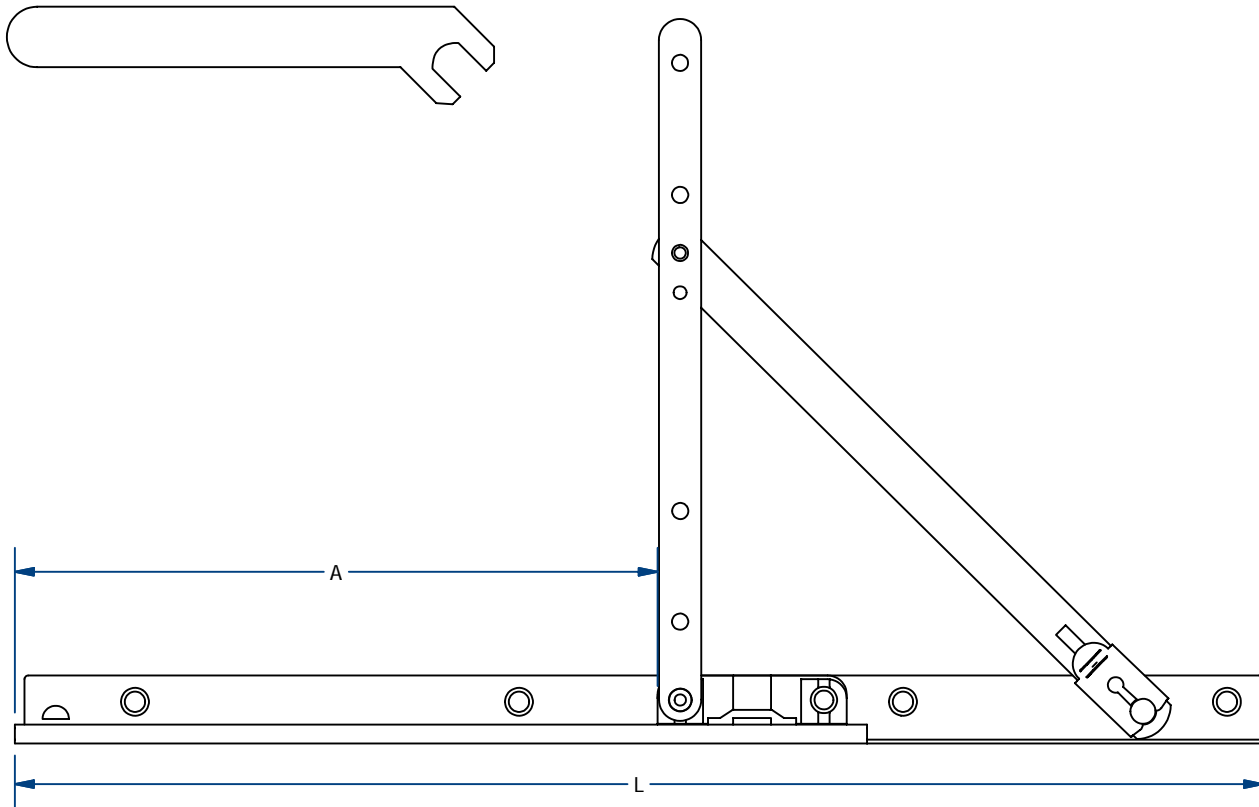

ADJUSTABLE, WASHABILITY snap-on

PART # STEEL	PART # STAINLESS STEEL	SIZE "A"	SIZE "L"	HAND
BPS-2500-10G	BPS-2500-10GSS	5.474"	N/A	LEFT
BPS-2500-10D	BPS-2500-10DSS	5.474"	N/A	RIGHT
BPS-2500-13G	BPS-2500-13GSS	6.688"	N/A	LEFT
BPS-2500-13D	BPS-2500-13DSS	6.688"	N/A	RIGHT
PART # TRACK	PART # TRACK			
RPS-2500-10G	RPS-2500-10G	N/A	10"	LEFT
RPS-2500-10D	RPS-2500-10D	N/A	10"	RIGHT
RPS-2500-13G	RPS-2500-13G	N/A	13"	LEFT
RPS-2500-13D	RPS-2500-13D	N/A	13"	RIGHT

EGRESS STYLE ARMS-CLIP				
PART # STEEL	PART # STAINLESS STEEL	SIZE "A"	SIZE "L"	HAND
BP-2200-10G	BP-2200-10GSS	2.378"	N/A	LEFT
BP-2200-10D	BP-2200-10DSS	2.378"	N/A	RIGHT
PART # TRACK	PART # TRACK			
RP-2200-10G	RP-2200-10G	N/A	10"	LEFT
RP-2200-10D	RP-2200-10D	N/A	10"	RIGHT

ADJUSTABLE, WASHABILITY CLIP-on

PART # STEEL	PART # STAINLESS STEEL	SIZE "A"	SIZE "L"	HAND
BP-2500-10G	BP-2500-10GSS	5.474"	N/A	LEFT
BP-2500-10D	BP-2500-10DSS	5.474"	N/A	RIGHT
BP-2500-13G	BP-2500-13GSS	6.688"	N/A	LEFT
BP-2500-13D	BP-2500-13DSS	6.688"	N/A	RIGHT
PART # TRACK	PART # TRACK			
RP-2500-10G	RP-2500-10G	N/A	10"	LEFT
RP-2500-10D	RP-2500-10D	N/A	10"	RIGHT
RP-2500-13G	RP-2500-13G	N/A	13"	LEFT
RP-2500-13D	RP-2500-13D	N/A	13"	RIGHT

2 BAR HINGE STANDARD

PART # STEEL	PART # STAINLESS STEEL	SIZE "A"	SIZE "L"	HAND
BP-2100-10G	BP-2100-10GSS	4.906"	N/A	LEFT
BP-2100-10D	BP-2100-10DSS	4.906"	N/A	RIGHT
BP-2100-18G	BP-2100-18GSS	9.223"	N/A	LEFT
BP-2100-18D	BP-2100-18DSS	9.223"	N/A	RIGHT
BP-2100-22G	BP-2100-22GSS	13.313"	N/A	LEFT
BP-2100-22D	BP-2100-22DSS	13.313"	N/A	RIGHT
BP-2100-26G	BP-2100-26GSS	16.625"	N/A	LEFT
BP-2100-26D	BP-2100-26DSS	16.625"	N/A	RIGHT
PART # TRACK	PART # TRACK			
RP-2100-10G	RP-2100-10G	20.645"	10"	LEFT
RP-2100-10D	RP-2100-10D	22.645"	10"	RIGHT
RP-2100-18G	RP-2100-18G	24.645"	18"	LEFT
RP-2100-18D	RP-2100-18D	26.645"	18"	RIGHT
RP-2100-22G	RP-2100-22G	28.645"	22"	LEFT
RP-2100-22D	RP-2100-22D	30.645"	22"	RIGHT
RP-2100-26G	RP-2100-26G	32.645"	26"	LEFT
RP-2100-26D	RP-2100-26D	34.645"	26"	RIGHT